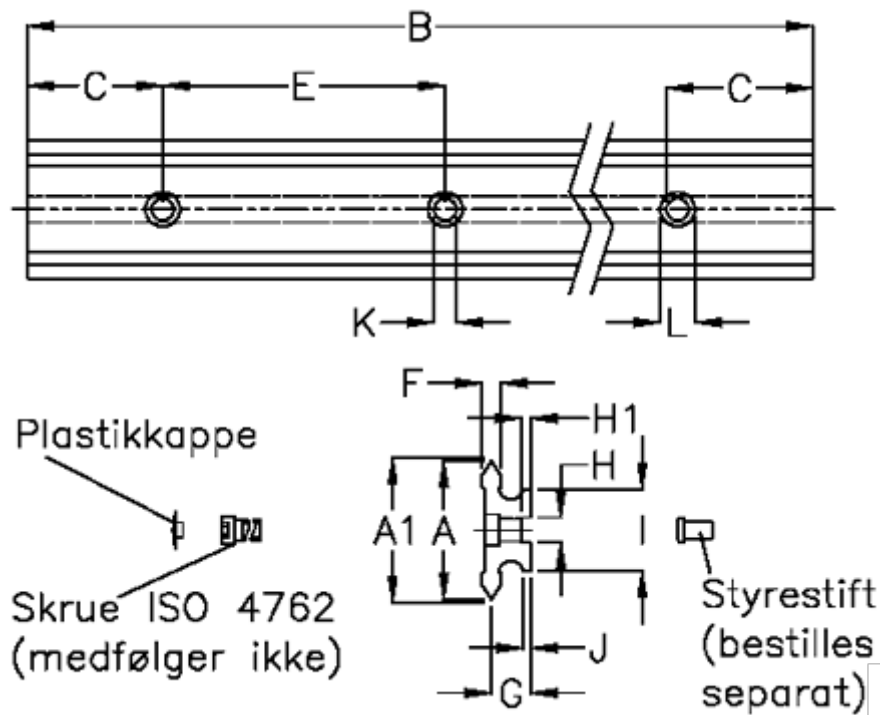

Article number: 0591021616
 Description: Hepco SL2 spacer slide
 SS NS 25-1616

Measures

A	= 25	G = 10.0	Weight kg/1000 = 1400
A1	= 25.74	H = 6	
B	= 1616	H1 = 2.5	
C	= 43.0	I = 15.0	
E	= 90	J = 2.5	
F	= 4.5	K = 5.5	
For bearing	= 25	L = 10 x 5	
For guide pin	= 4	M = 1	